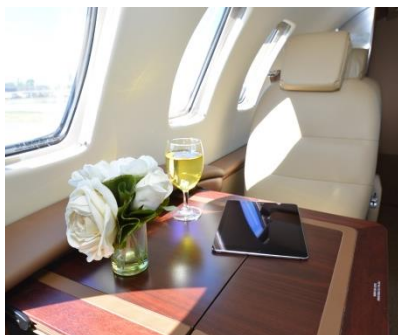

CITATION CJ2

The Citation CJ2 can be described using three words; simplicity, economy and performance.

The CJ2 is a utility aircraft capable of completing many missions due to its short field capabilities and efficiencies.

6

SEATS

460

MPH

1350
NM

Range

AIRCRAFT HIGHLIGHTS

- Wi-Fi
- Mini Galley
- Enclosed Lavatory
- 110 Volt Outlets